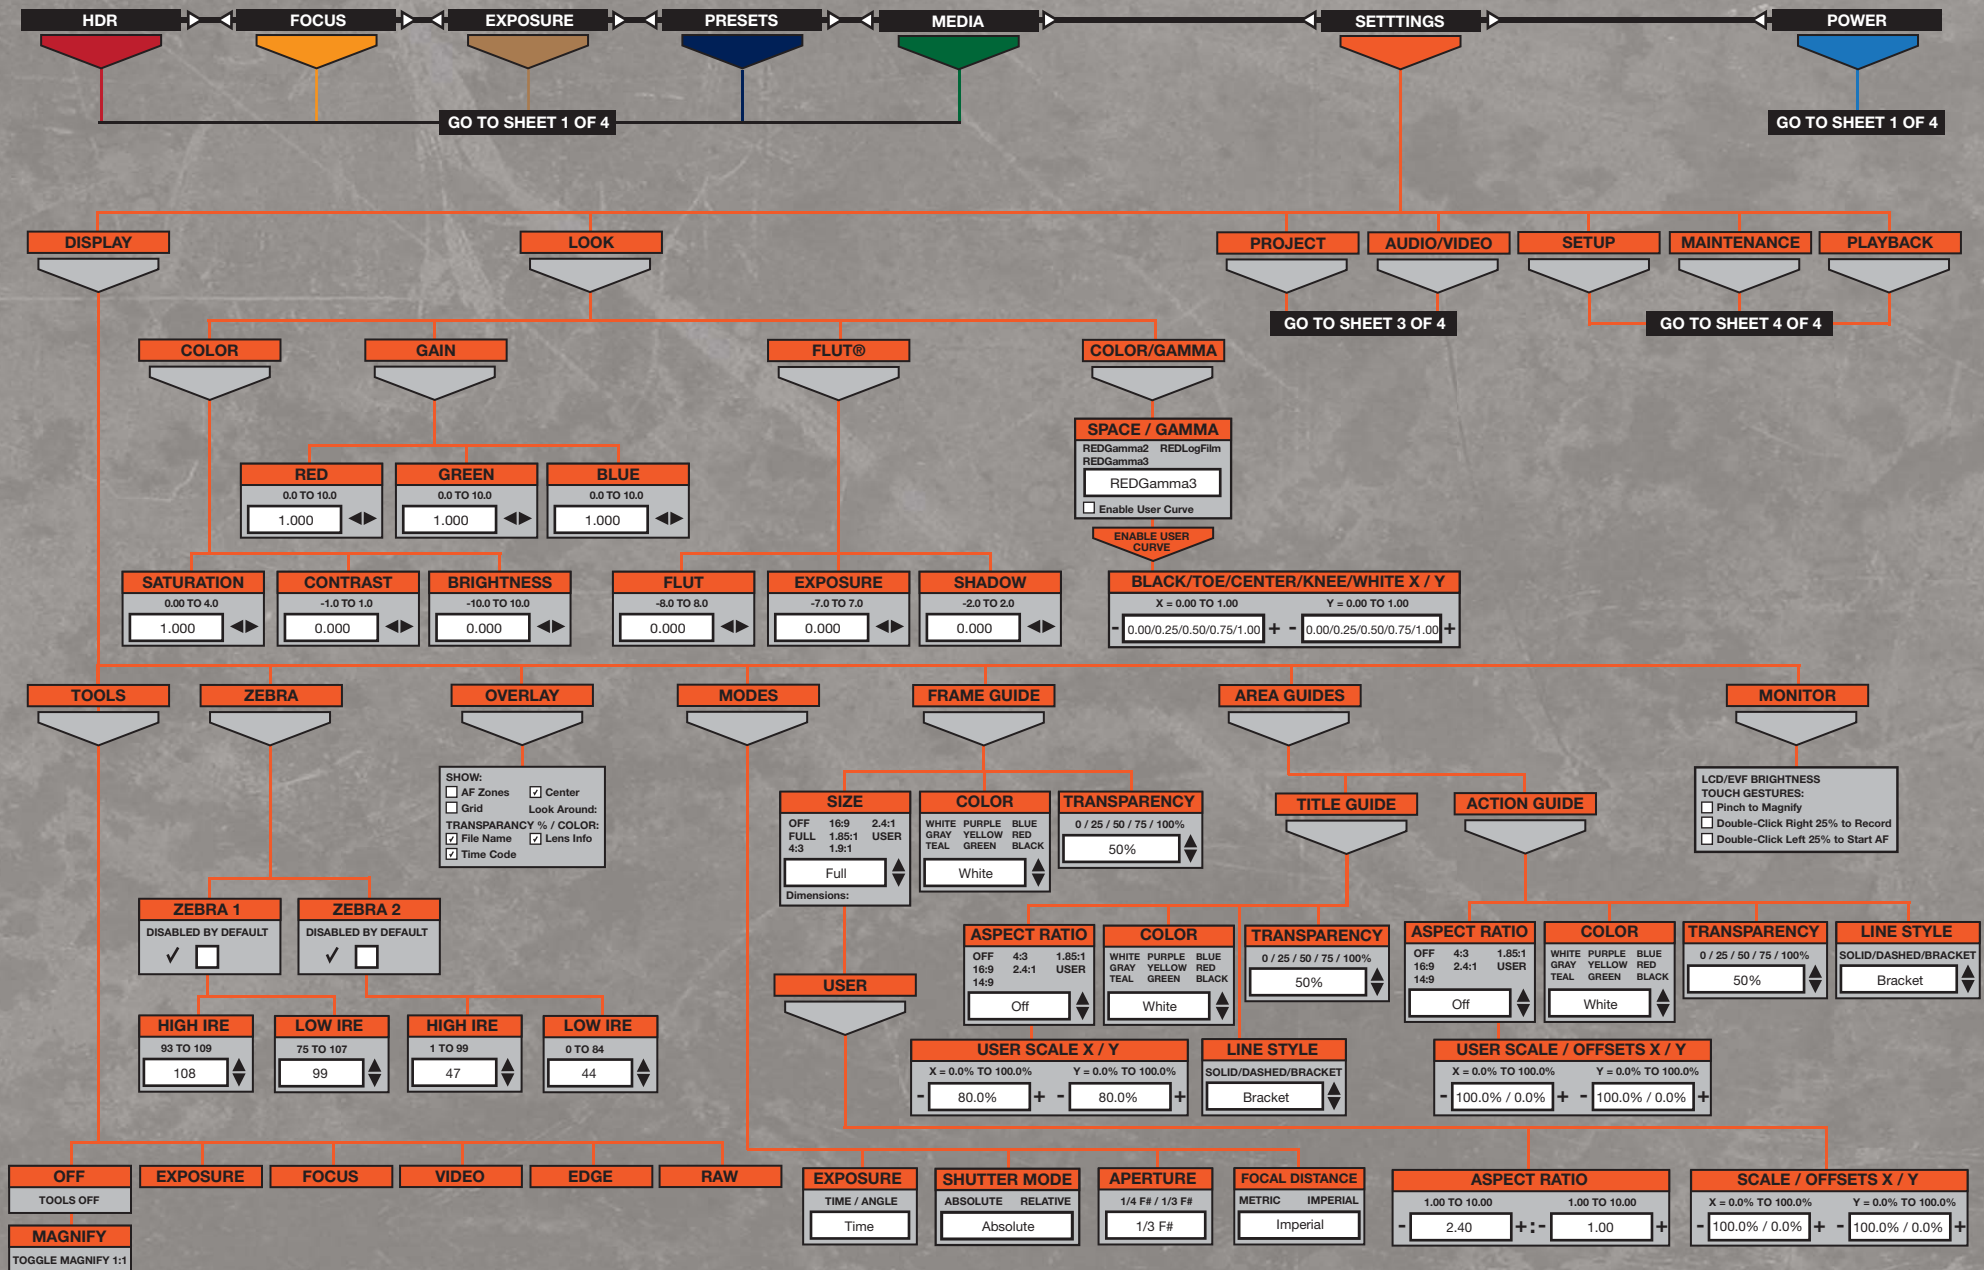

MAIN MENU

DEFAULT VALUES ARE DISPLAYED IN BOXES

SECONDARY MENUS

PRESS MENU ICON (LCD) OR MENU BUTTON TO ACCESS

RED EPIC
EPIC-M & EPIC-X

TITLE:

MENU MAP

VERSION: 3.0

©2011-12 RED.COM, INC.

REV

SHEET 1 OF 4

A

SECONDARY MENU

PRESS MENU ICON (LCD) OR MENU BUTTON TO ACCESS

FLOWCHART CONCEPT XL FILMS LTD.

DEFAULT VALUES ARE DISPLAYED IN BOXES

PRESS MENU ICON (LCD) OR MENU BUTTON TO ACCESS

DEFAULT VALUES ARE DISPLAYED IN BOXES

ALLOWS PLAYBACK OF CLIPS ON ATTACHED MEDIA
 - CAN ALSO BE ACCESSED BY SELECTING THE ARROW IN THE UPPER LEFT CORNER OF THE LCD SCREEN
 - TO EXIT PLAYBACK, SELECT THE CIRCLE IN THE UPPER LEFT CORNER
 REFER TO OPERATION GUIDE FOR OPERATIONAL DETAILS AND FEATURES

KEY SOURCE
 Refer to Operation Guide

USER KEY
 Refer to Operation Guide

KEY ACTION
 Refer to Operation Guide

MENU KEY RETURNS TO SETTINGS MENU

SENSOR TEST PATTERN
 ENABLE / DISABLE SENSOR TEST PATTERN

TOUCHSCREEN
 ENABLES TOUCHSCREEN TEST TO EXIT, TAP AND HOLD OR PRESS ENTER BUTTON