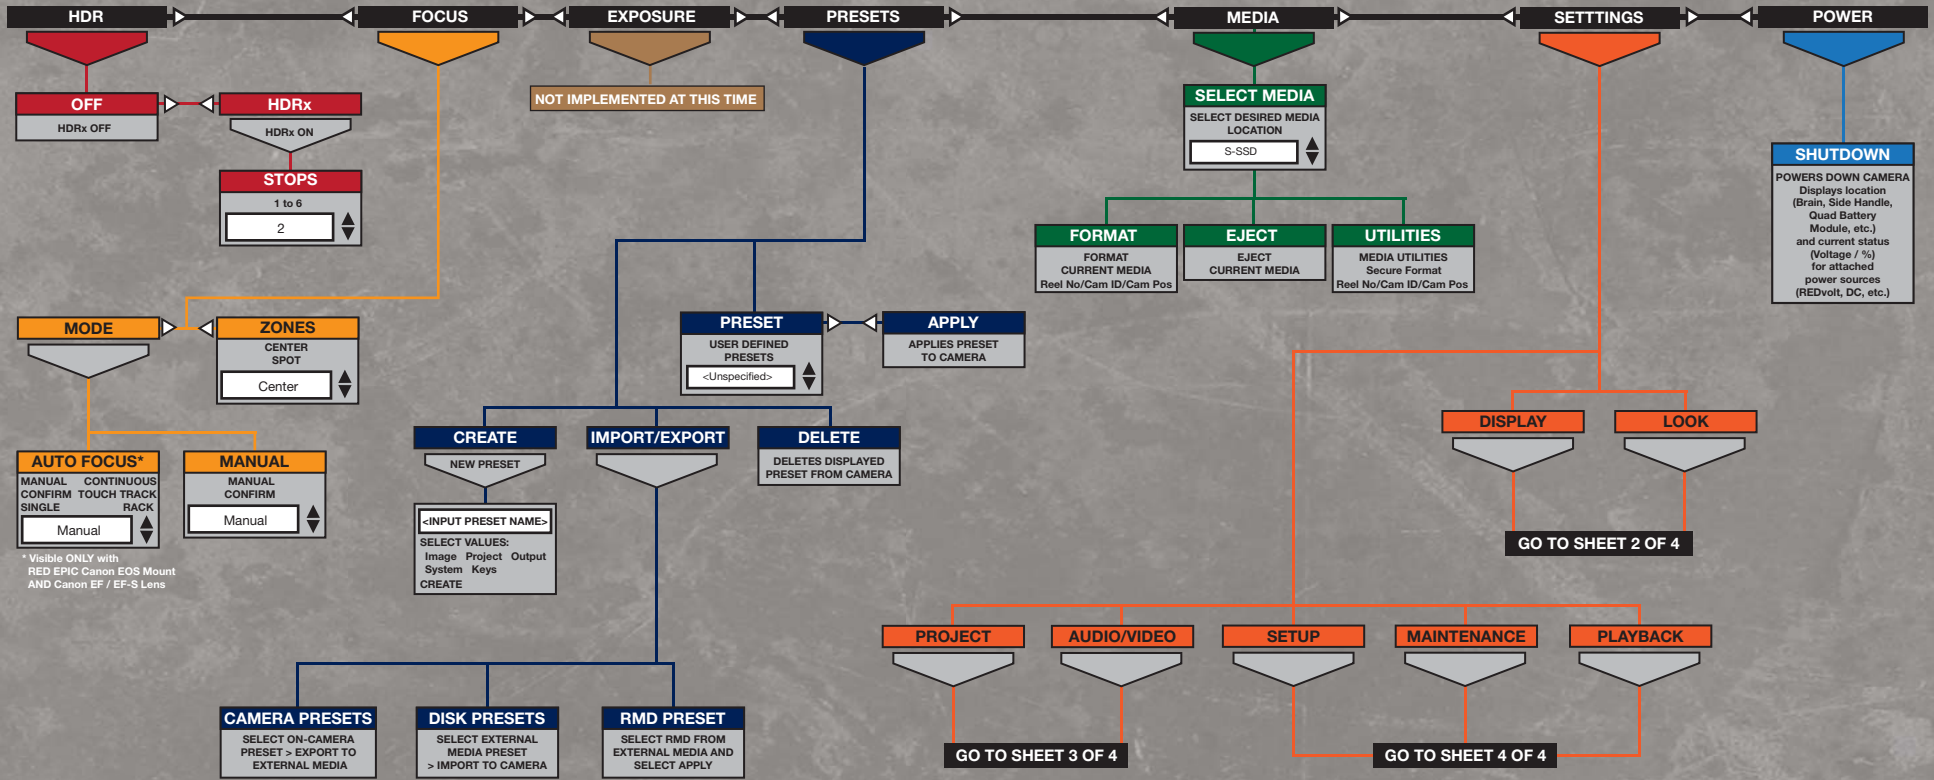

MAIN MENU

DEFAULT VALUES ARE DISPLAYED IN BOXES

SECONDARY MENUS

PRESS MENU ICON (LCD) OR MENU BUTTON TO ACCESS

RED EPIC
EPIC-M & EPIC-X

TITLE:

MENU MAP

VERSION: 3.0

©2011-12 RED.COM, INC.

REV

SHEET 1 OF 4

A

SECONDARY MENU

PRESS MENU ICON (LCD) OR MENU BUTTON TO ACCESS

FLOWCHART CONCEPT XL FILMS LTD.

DEFAULT VALUES ARE DISPLAYED IN BOXES

PRESS MENU ICON (LCD) OR MENU BUTTON TO ACCESS

DEFAULT VALUES ARE DISPLAYED IN BOXES

ALLOWS PLAYBACK OF CLIPS ON ATTACHED MEDIA
 - CAN ALSO BE ACCESSED BY SELECTING THE ARROW IN THE UPPER LEFT CORNER OF THE LCD SCREEN
 - TO EXIT PLAYBACK, SELECT THE CIRCLE IN THE UPPER LEFT CORNER
 REFER TO OPERATION GUIDE FOR OPERATIONAL DETAILS AND FEATURES

KEY SOURCE
 Refer to Operation Guide

USER KEY
 Refer to Operation Guide

KEY ACTION
 Refer to Operation Guide

MENU KEY RETURNS TO SETTINGS MENU

SENSOR TEST PATTERN
 ENABLE / DISABLE SENSOR TEST PATTERN

TOUCHSCREEN
 ENABLES TOUCHSCREEN TEST TO EXIT, TAP AND HOLD OR PRESS ENTER BUTTON