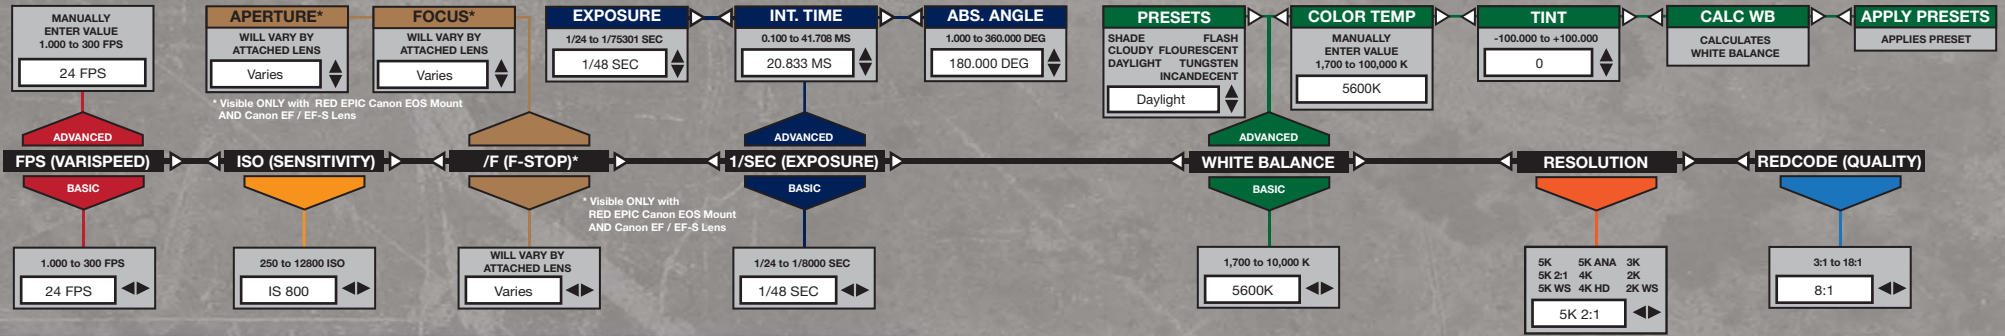

MAIN MENU

DEFAULT VALUES ARE DISPLAYED IN BOXES

SECONDARY MENUS

PRESS MENU ICON (LCD) OR MENU BUTTON TO ACCESS

RED EPIC
EPIC-M & EPIC-X

TITLE:

MENU MAP

VERSION: 3.0

©2011-12 RED.COM, INC.

REV

SHEET 1 OF 4

A

SECONDARY MENU

PRESS MENU ICON (LCD) OR MENU BUTTON TO ACCESS

FLOWCHART CONCEPT XL FILMS LTD.

DEFAULT VALUES ARE DISPLAYED IN BOXES

PRESS MENU ICON (LCD) OR MENU BUTTON TO ACCESS

DEFAULT VALUES ARE DISPLAYED IN BOXES

ALLOWS PLAYBACK OF CLIPS ON ATTACHED MEDIA
 - CAN ALSO BE ACCESSED BY SELECTING THE ARROW IN THE UPPER LEFT CORNER OF THE LCD SCREEN
 - TO EXIT PLAYBACK, SELECT THE CIRCLE IN THE UPPER LEFT CORNER
 REFER TO OPERATION GUIDE FOR OPERATIONAL DETAILS AND FEATURES

FAN CONTROL
 MANUAL / AUTO
 Auto

REC SPEED
 25 TO 100%
 50%

STBY SPEED
 25 TO 100%
 75%

BEEP SPEAKER
 OFF RECORD / STOP
 Off

EVF TALLY LIGHT

SYS STATUS
 DISPLAYS SYSTEM CONFIGURATION SCREEN

SYS INFO
 DISPLAYS CAMERA PIN & SOFTWARE VERSION