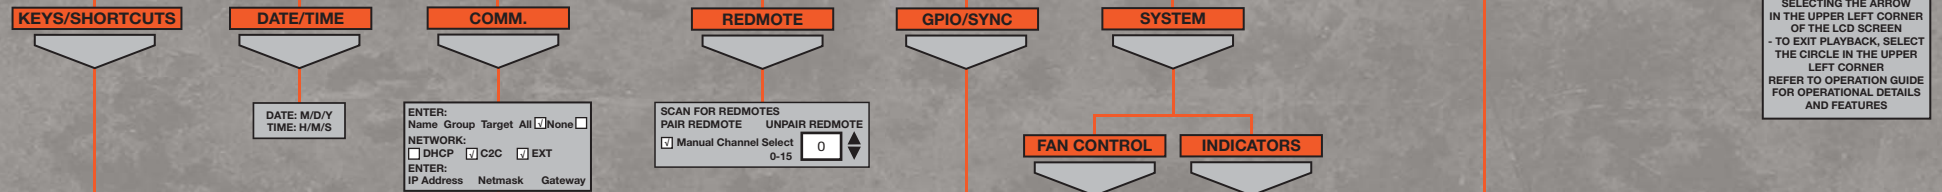

SECONDARY MENU

PRESS MENU ICON (LCD) OR MENU BUTTON TO ACCESS

DEFAULT VALUES ARE DISPLAYED IN BOXES

SERIAL PROTOCOL
NONE
ELEMENT TECHNICA
3ALITY SPC 7100
3ALITY SPC 7000
None

CAMERA IN
SYNC IN
GENERAL PURPOSE IN
Sync In

CAMERA OUT
SYNC OUT
GENERAL PURPOSE OUT
Sync Out

SYNC MODE
OFF SHUTTER PROXY
GENLOCK INTERNAL SLAVE
Off

FAN CONTROL
MANUAL / AUTO
Auto

REC SPEED
25 TO 100%
50%

STBY SPEED
25 TO 100%
75%

BEEP SPEAKER
OFF RECORD / STOP
Off

☐ EVF TALLY LIGHT

SYS STATUS
DISPLAYS SYSTEM CONFIGURATION SCREEN

SYS INFO
DISPLAYS CAMERA PIN & SOFTWARE VERSION

SAVE LOG
SAVES SYSTEM LOG FILE TO EXTERNAL MEDIA

SW UPDATE
CHECKS EXTERNAL MEDIA FOR SOFTWARE UPDATE
PROMPTS FOR INSTALL

CALIBRATION

SELF TEST

RESTORE SYS
PROMPTS TO RESTORE TO FACTORY SETTINGS
REQUIRES REBOOT OF CAMERA

REDISCOVER
REDISCOVERS ALL HARDWARE
REQUIRES REBOOT OF CAMERA

CUR. CAL MAP
FACTORY USER HS
Factory

BLACK SHADING (DEFAULT)
PROMPTS TO PERFORM BLACK SHADING CALIBRATION

BLACK SHADING (CURRENT FPS/EXPOSURE)
PROMPTS TO PERFORM BLACK SHADING CALIBRATION

KEY SOURCE
Refer to Operation Guide

USER KEY
Refer to Operation Guide

KEY ACTION
Refer to Operation Guide

☐ MENU KEY RETURNS TO SETTINGS MENU

SENSOR TEST PATTERN
ENABLE / DISABLE SENSOR TEST PATTERN

TOUCHSCREEN
ENABLES TOUCHSCREEN TEST TO EXIT, TAP AND HOLD OR PRESS ENTER BUTTON